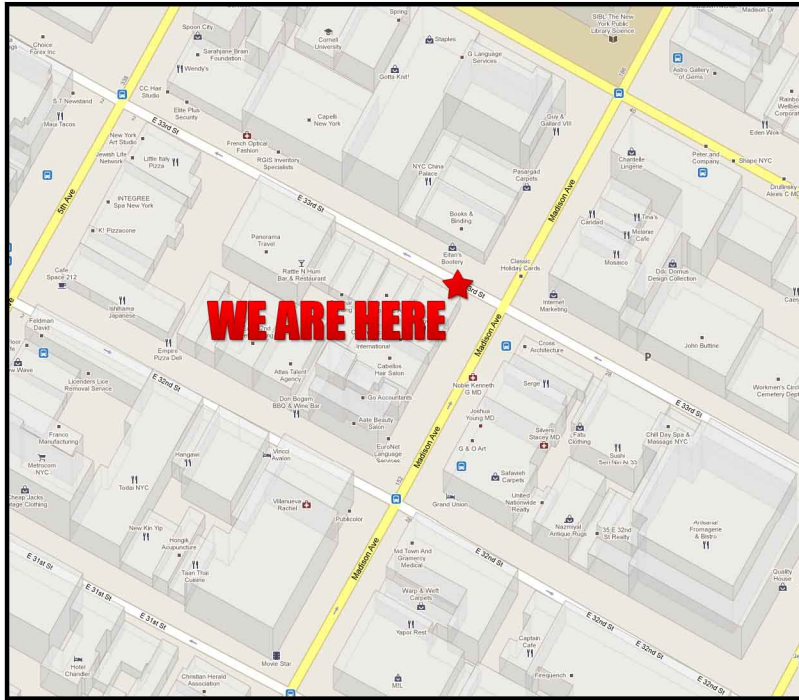

168 MADISON AVENUE - CORNER OF 33RD STREET - 4TH FLOOR - 212.201.0709

SUBWAY DIRECTIONS

- to 33rd Street

- to 34th Street

GET 1 FREE TICKET

WITH THE PURCHASE OF 20 OR MORE VIP ADMISSION TICKETS